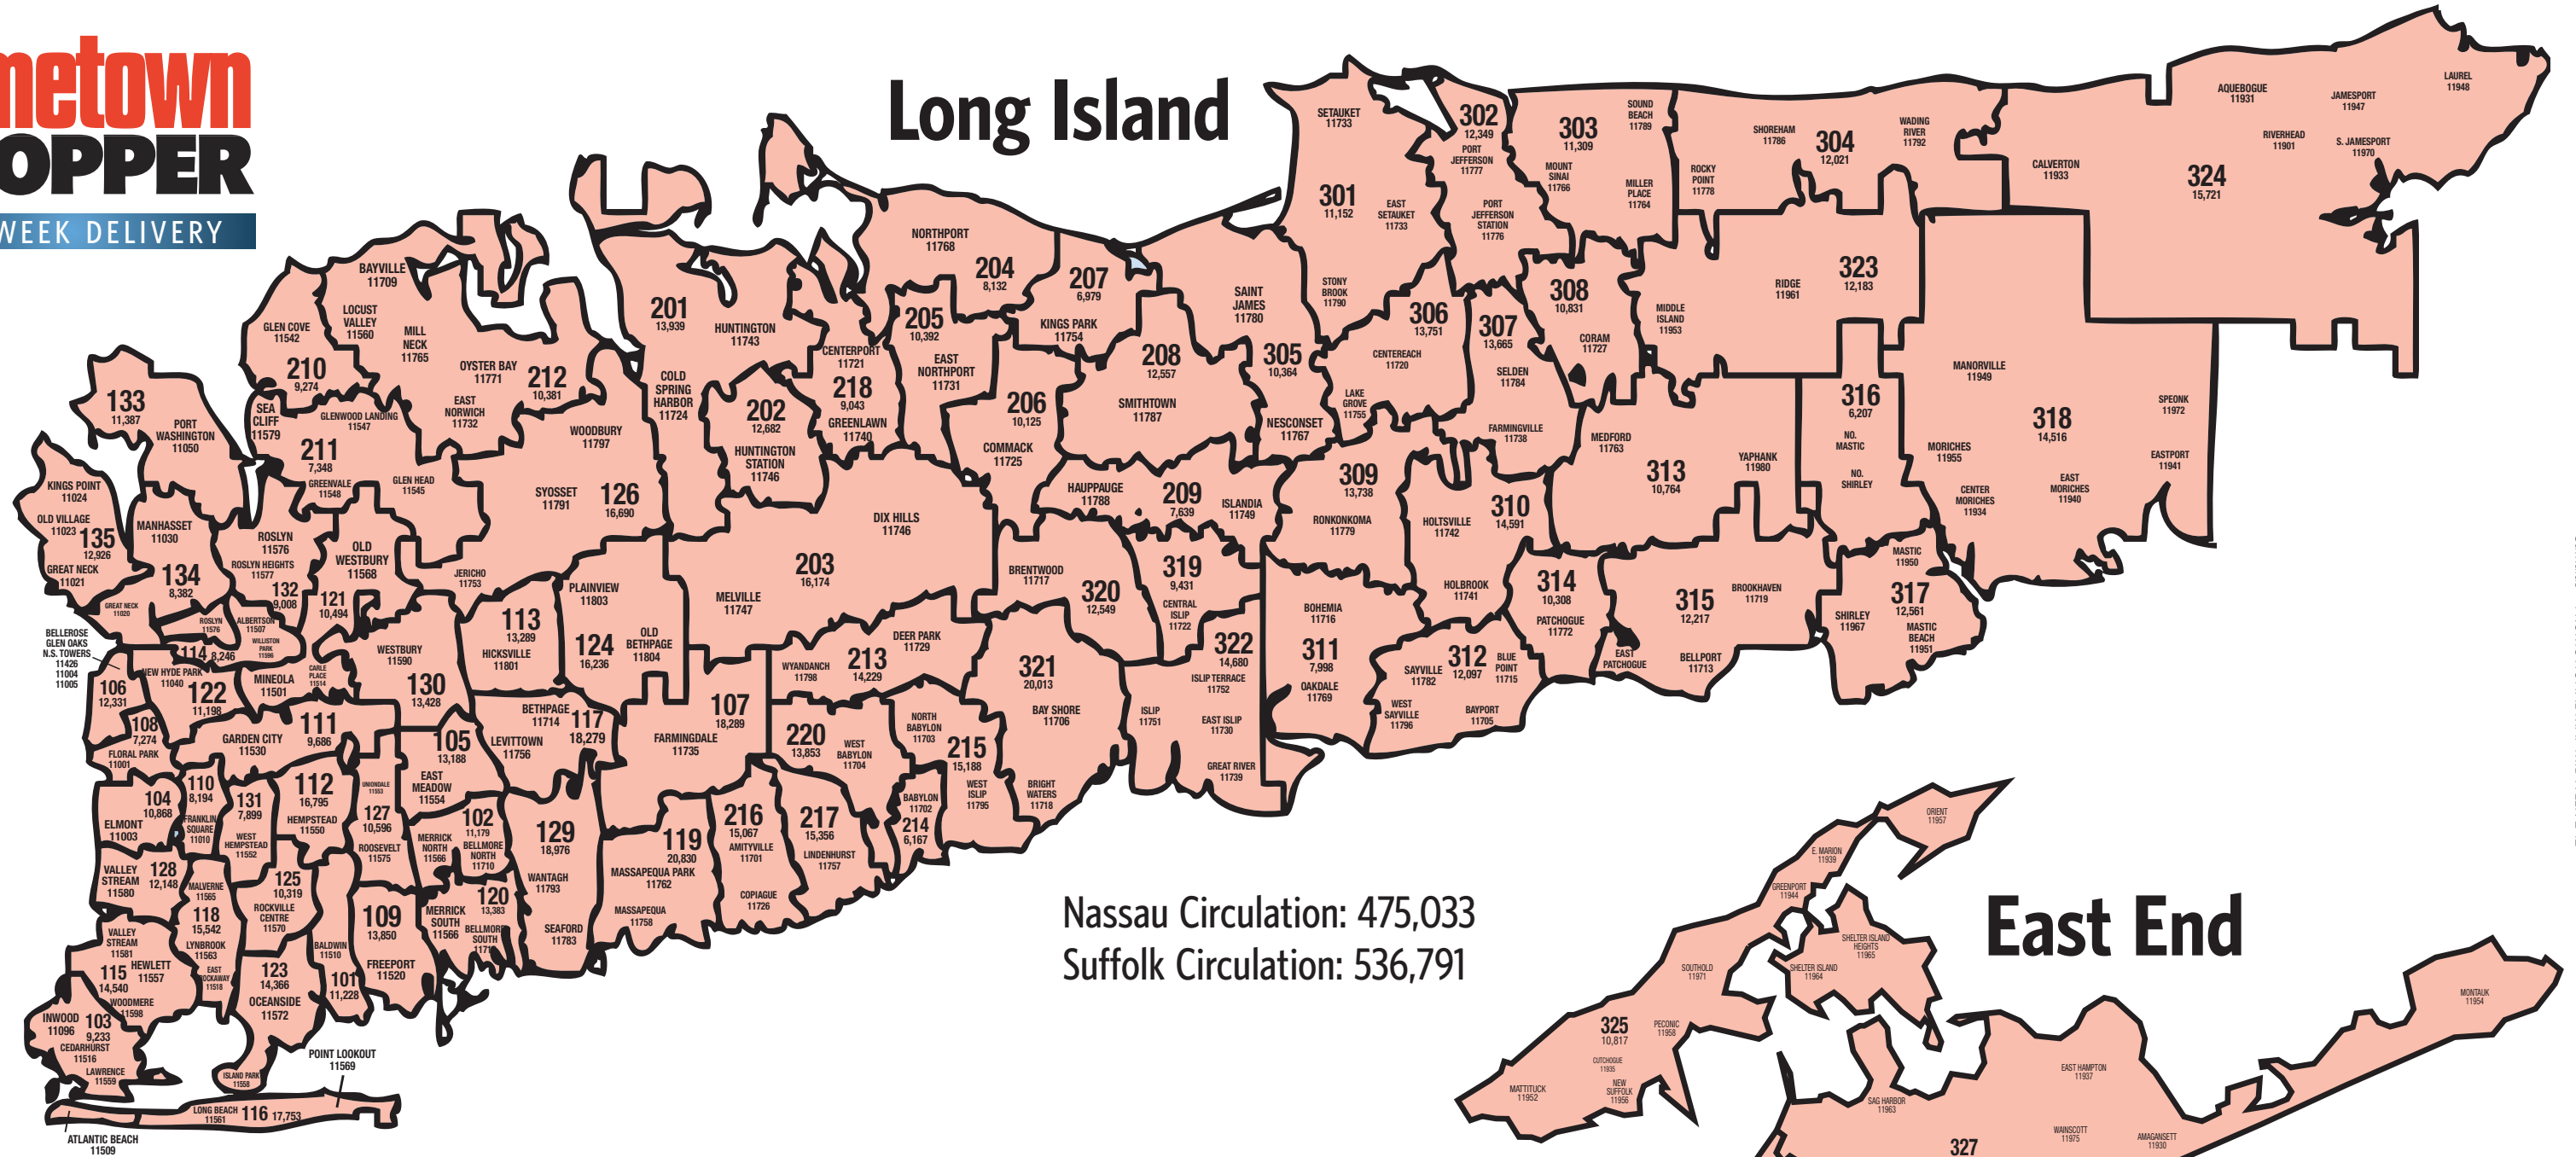

Long Island

Nassau Circulation: 475,033
Suffolk Circulation: 536,791

East End

Reach over 1,010,000 homes and businesses every Wednesday on Long Island through our 81 localized editions. Advertisers can target their customers by placing ads in select editions so there is no wasted circulation.